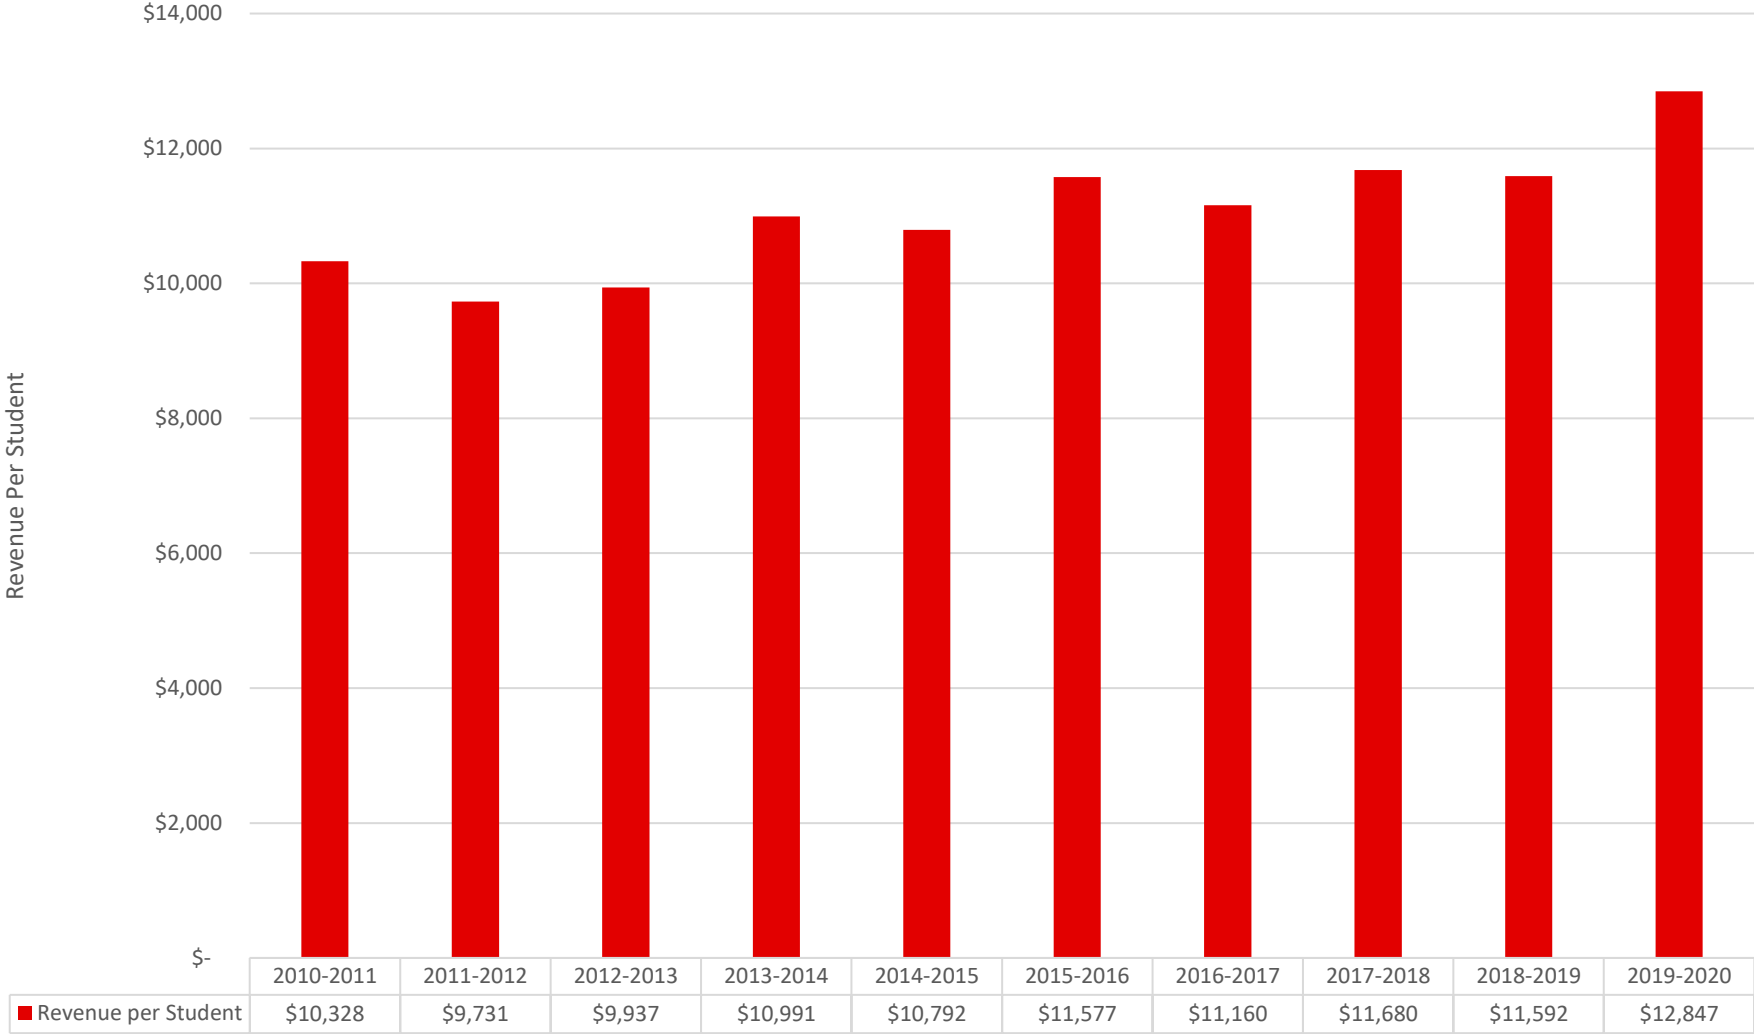

La Feria Independent School District Revenue per Student, for Fiscal Years Ending 2011-2020

Axis Title

■ Revenue per Student